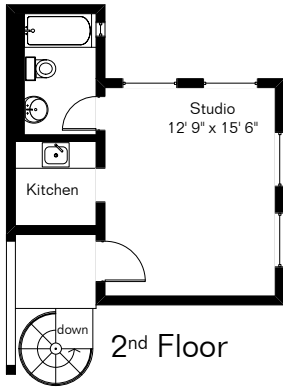

The square footages and room size information are deemed to be reliable but are not guaranteed and should be independently verified. This drawing is for marketing purposes only.

2122 E Drachman St

Guest House and Garage are farther from house than shown

Main House 2,158 Sq Ft
 Guest House 735 Sq Ft
 Studio 353 Sq Ft

 Total Living Area 3,246 Sq Ft
 Garage 523 Sq Ft

Site Visit June 2021
 0 ft. 6 ft. 10 ft. 20 ft.

Copyright 2024 Floor Plans First! LLC
 All Rights Reserved.