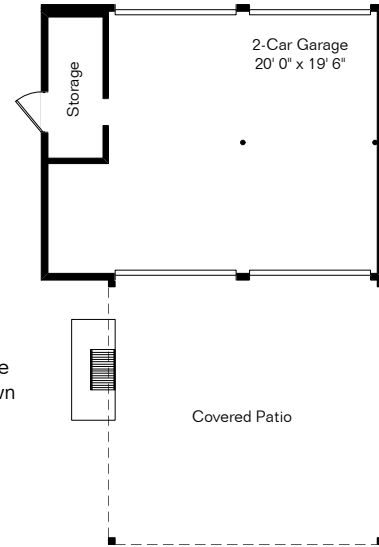

The square footages and room size information are deemed to be reliable but are not guaranteed and should be independently verified. This drawing is for marketing purposes only.

2122 E Drachman St

Guest House and Garage are farther from house than shown

Main House 2,158 Sq Ft
 Guest House 735 Sq Ft
 Studio 353 Sq Ft

 Total Living Area 3,246 Sq Ft
 Garage 523 Sq Ft

Site Visit June 2021
 0 ft. 6 ft. 10 ft. 20 ft.

Copyright 2024 Floor Plans First! LLC
 All Rights Reserved.