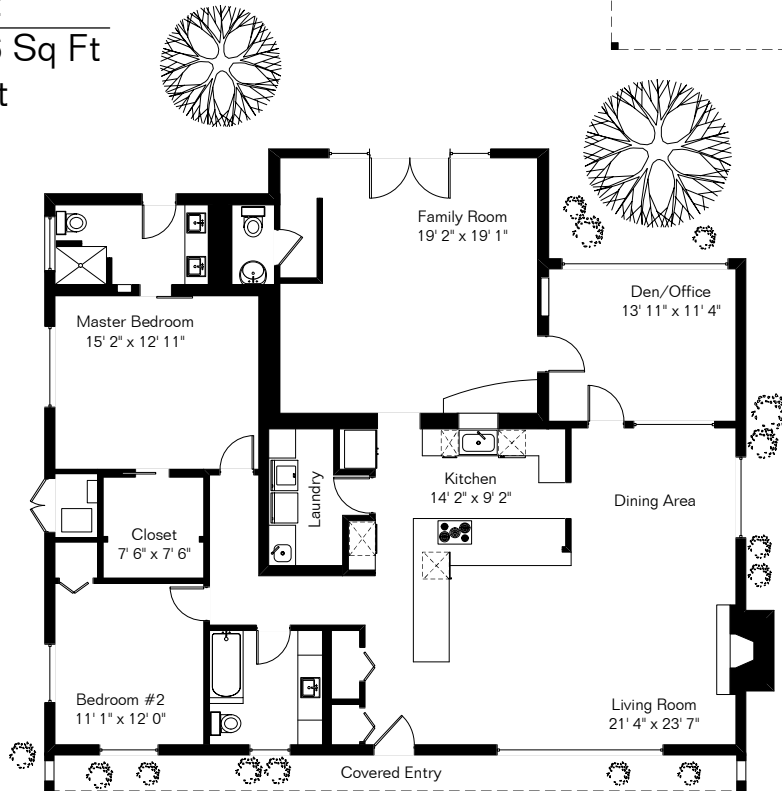

The square footages and room size information are deemed to be reliable but are not guaranteed and should be independently verified. This drawing is for marketing purposes only.

2122 E Drachman St

Guest House and Garage are farther from house than shown

Main House 2,158 Sq Ft
 Guest House 735 Sq Ft
 Studio 353 Sq Ft

 Total Living Area 3,246 Sq Ft
 Garage 523 Sq Ft

Site Visit June 2021
 0 ft. 6 ft. 10 ft. 20 ft.

Copyright 2024 Floor Plans First! LLC
 All Rights Reserved.