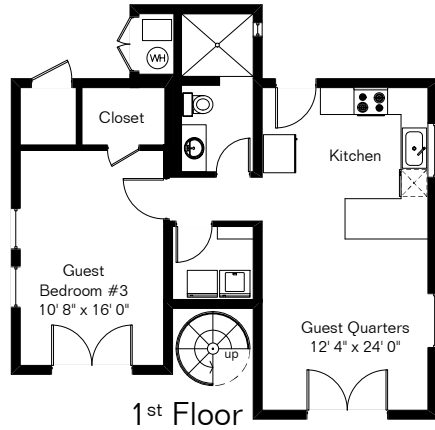

The square footages and room size information are deemed to be reliable but are not guaranteed and should be independently verified. This drawing is for marketing purposes only.

2122 E Drachman St

Guest House and Garage are farther from house than shown

Main House 2,158 Sq Ft
 Guest House 735 Sq Ft
 Studio 353 Sq Ft

 Total Living Area 3,246 Sq Ft
 Garage 523 Sq Ft

Site Visit June 2021
 0 ft. 6 ft. 10 ft. 20 ft.

Copyright 2024 Floor Plans First! LLC
 All Rights Reserved.